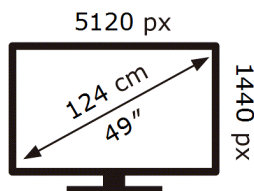

ENERG 

Samsung

S49DG934SU

61 kWh/1000h

ABCDEF **G**

HDR

75 kWh/1000h

2019/2013